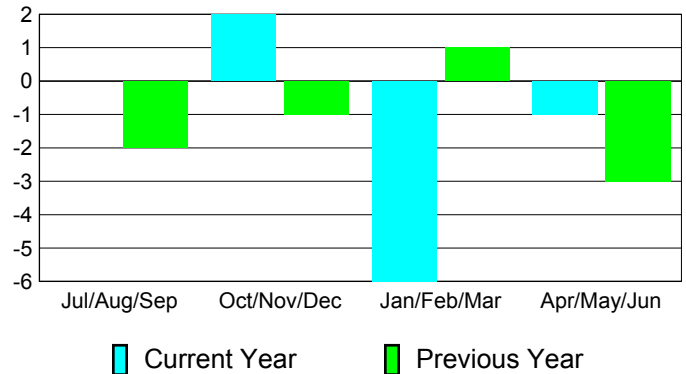

Gender Comparison 2010-2011

Jul/Aug/Sep

Oct/Nov/Dec

Jan/Feb/Mar

Apr/May/Jun

Male

Female