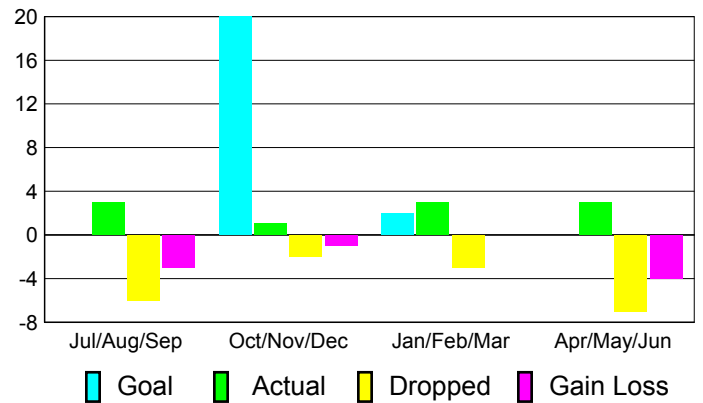

### YTD Status Quo Clubs 2010-2011

Status Quo Clubs Compared to Status Quo Members

## MEMBERSHIP

**Membership Results  
2010-2011**

**Membership  
2009-2010**

Month	Net Memb Goal	Actual New Memb	Actual Dropped Memb	Gain/Loss of Memb	Gain/Loss of Memb
Jul/Aug/Sep	0	3	-6	-3	-5
Oct/Nov/Dec	20	1	-2	-1	-11
Jan/Feb/Mar	2	3	-3	0	-7
Apr/May/Jun	0	3	-7	-4	11
<b>Totals</b>	<b>22</b>	<b>10</b>	<b>-18</b>	<b>-8</b>	<b>-12</b>

### Membership Results 2010-2011

Goal, New, Dropped, Gain/Loss

### Comparison of Membership Gain/Loss

Current Year Compared to the Previous Year