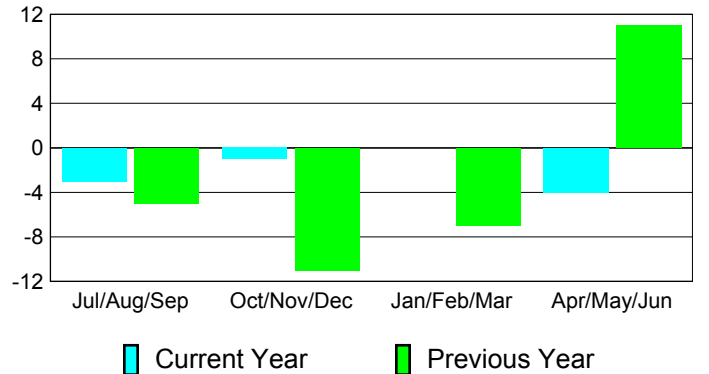

Gender Comparison 2010-2011

Jul/Aug/Sep

Oct/Nov/Dec

Jan/Feb/Mar

Apr/May/Jun

Male

Female