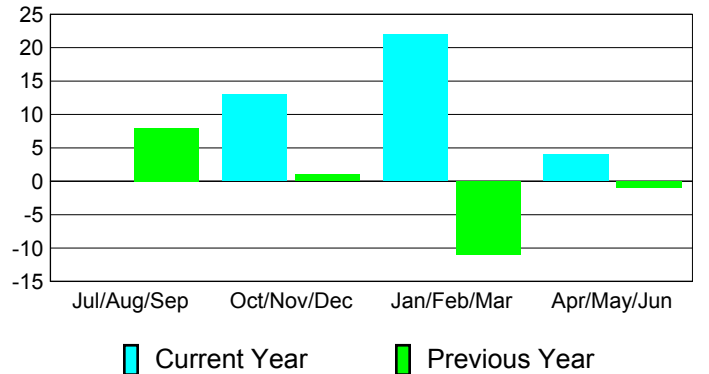

Gender Comparison 2010-2011

Jul/Aug/Sep

Oct/Nov/Dec

Jan/Feb/Mar

Apr/May/Jun

Male

Female