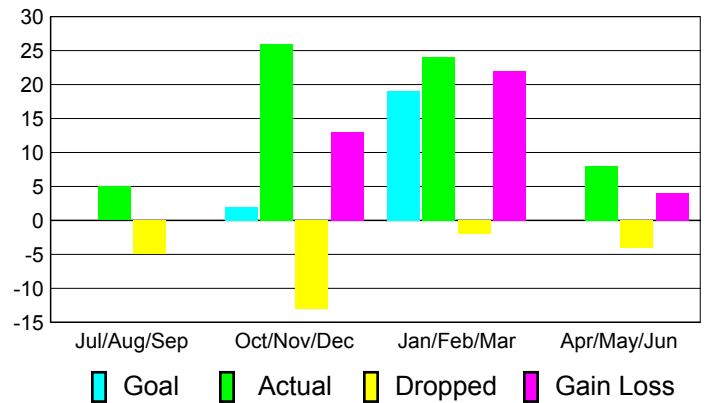

### YTD Status Quo Clubs 2010-2011

Status Quo Clubs Compared to Status Quo Members

## MEMBERSHIP

**Membership Results  
2010-2011**

**Membership  
2009-2010**

Month	Net Memb Goal	Actual New Memb	Actual Dropped Memb	Gain/Loss of Memb	Gain/Loss of Memb
Jul/Aug/Sep	0	5	-5	0	8
Oct/Nov/Dec	2	26	-13	13	1
Jan/Feb/Mar	19	24	-2	22	-11
Apr/May/Jun	0	8	-4	4	-1
<b>Totals</b>	<b>21</b>	<b>63</b>	<b>-24</b>	<b>39</b>	<b>-3</b>

### Membership Results 2010-2011

Goal, New, Dropped, Gain/Loss