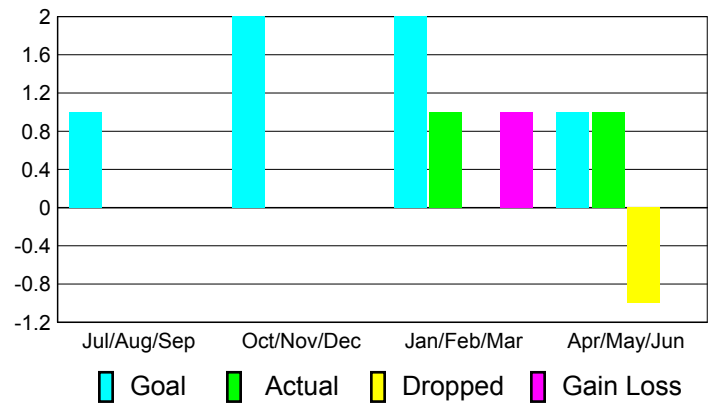

### YTD Status Quo Clubs 2010-2011

Status Quo Clubs Compared to Status Quo Members

## MEMBERSHIP

**Membership Results  
2010-2011**

**Membership  
2009-2010**

Month	Net Memb Goal	Actual New Memb	Actual Dropped Memb	Gain/Loss of Memb	Gain/Loss of Memb
Jul/Aug/Sep	1	0	0	0	-1
Oct/Nov/Dec	2	0	0	0	0
Jan/Feb/Mar	2	1	0	1	-3
Apr/May/Jun	1	1	-1	0	2
<b>Totals</b>	<b>6</b>	<b>2</b>	<b>-1</b>	<b>1</b>	<b>-2</b>

### Comparison of Membership Gain/Loss

Current Year Compared to the Previous Year