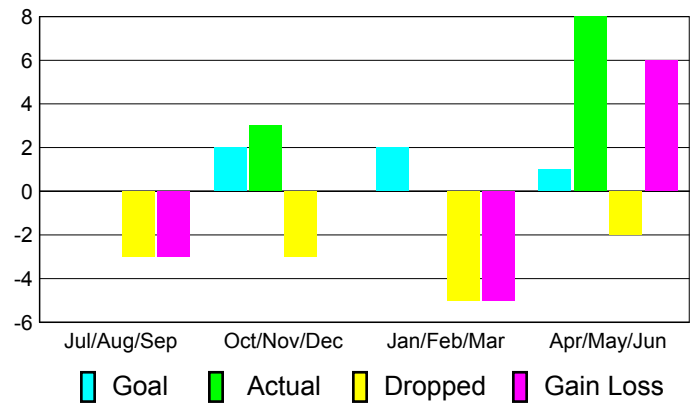

Membership Results 2010-2011

Goal, New, Dropped, Gain/Loss

Comparison of Membership Gain/Loss

Current Year Compared to the Previous Year