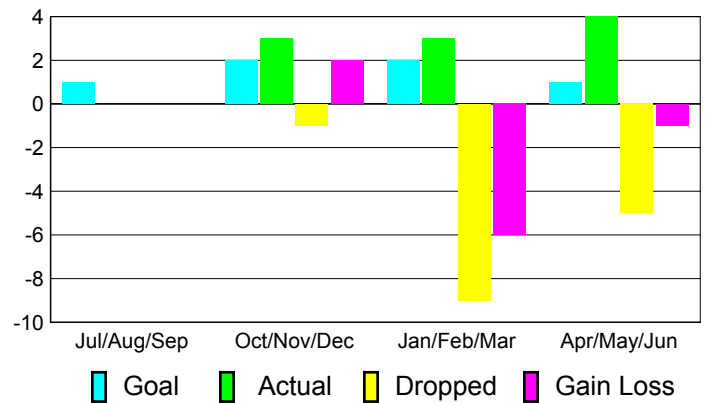

### YTD Status Quo Clubs 2010-2011

Status Quo Clubs Compared to Status Quo Members

## MEMBERSHIP

**Membership Results**  
2010-2011

**Membership**  
2009-2010

Month	Net Memb Goal	Actual New Memb	Actual Dropped Memb	Gain/Loss of Memb	Gain/Loss of Memb
Jul/Aug/Sep	1	0	0	0	-2
Oct/Nov/Dec	2	3	-1	2	-1
Jan/Feb/Mar	2	3	-9	-6	1
Apr/May/Jun	1	4	-5	-1	-3
<b>Totals</b>	<b>6</b>	<b>10</b>	<b>-15</b>	<b>-5</b>	<b>-5</b>

### Membership Results 2010-2011

Goal, New, Dropped, Gain/Loss

### Comparison of Membership Gain/Loss

Current Year Compared to the Previous Year