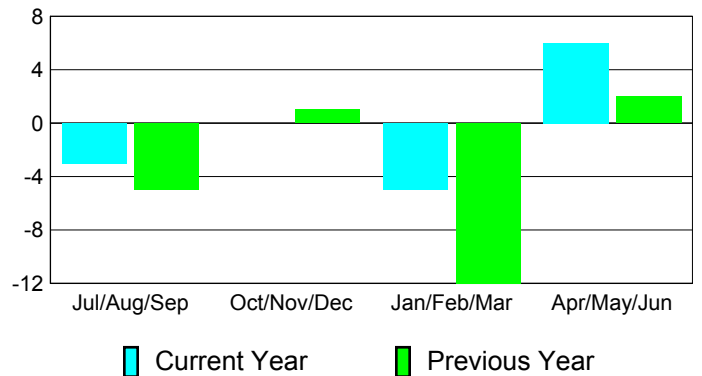

Gender Comparison 2010-2011

Jul/Aug/Sep

Oct/Nov/Dec

Jan/Feb/Mar

Apr/May/Jun

Male

Female